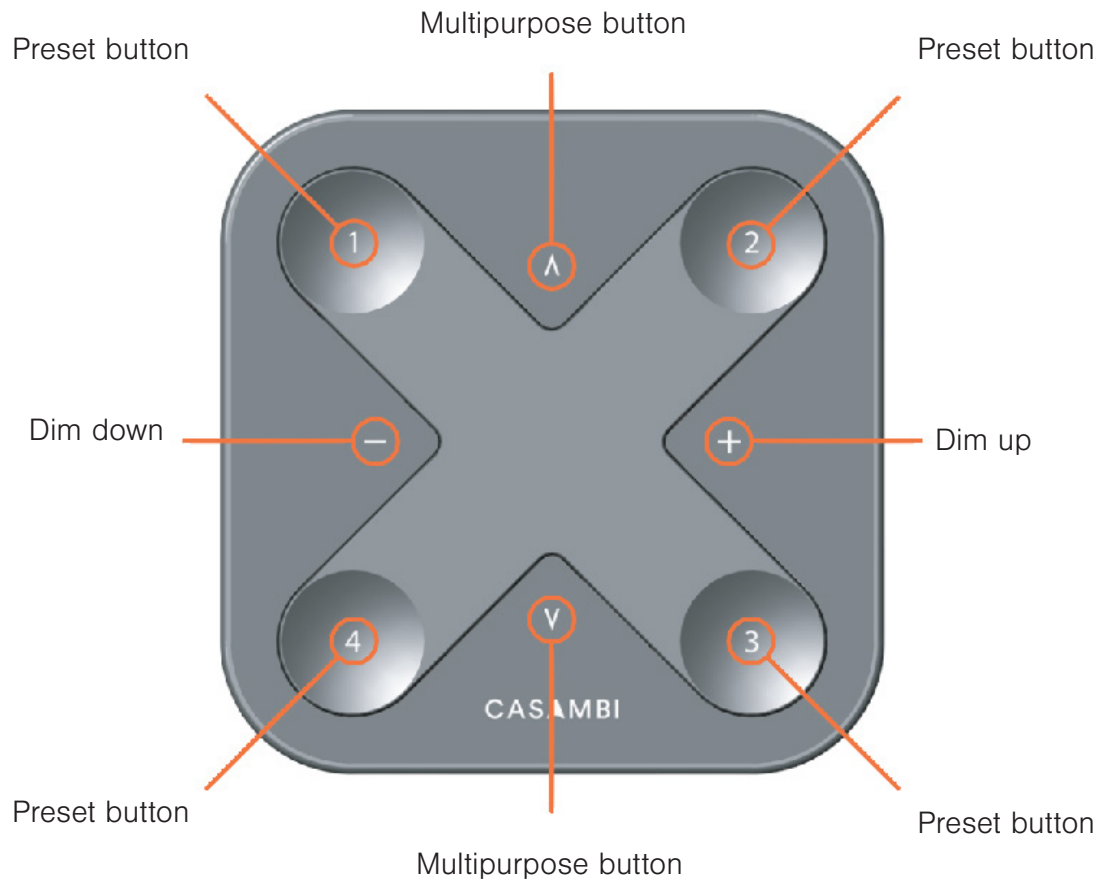

Basic Functions

The Preset buttons of Xpress can be configured via the Casambi app. A light indicates the selected preset.

Dim up, Dim down:

- Smooth dimming of last chosen preset

Multipurpose buttons:

- Change of colour temperature in steps of 25 Kelvin
- Change of the indirect/direct ratio

Preset Buttons:

- Individual luminaire control
- Group control
- Control of all lamps
- Recall scenes
- Recall animations