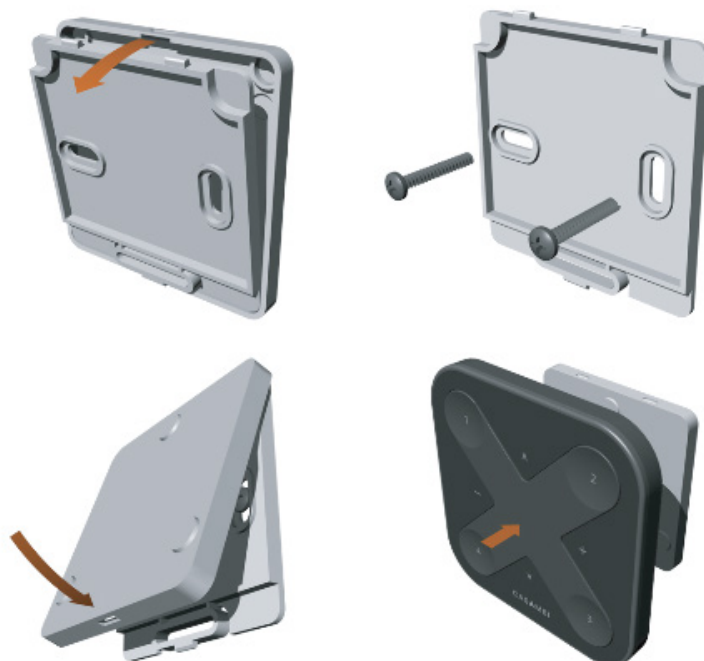

Tap the upper Multipurpose button:

- The indirect part goes to max level

Tap the lower Multipurpose button:

- The direct part goes to max level

*sum of indirect/direct in all cases 100%

Turn Off

Press the Dim down and Dim up button for more than 1 second

- Turns all lights off in selected network

Mounting

Xpress is equipped with magnets for easy attachment to a mounting bracket. The mounting bracket is included.

Technical Facts

Size

90 x 90 x 12 mm

Colours

white and black